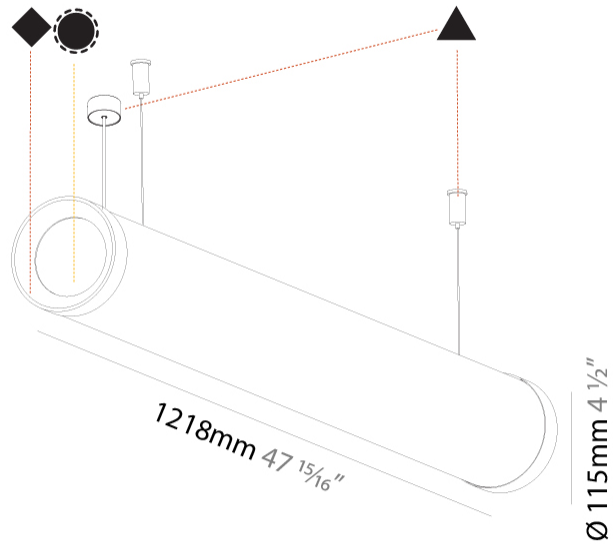

GENERAL

Series: Bunga Plus
Brand: Prolicht
Division: Architectural
Mounting Type: Suspension
Mounting Location: Ceiling
Subcategory: Profile

PHYSICAL

Shape: Cylinder
Length (mm): 1218
Length (in): 47 ¹⁵/₁₆
Width (mm): 115
Width (in): 4 1/2
Height (mm): 115
Height (in): 4 1/2
Max. Overall Height (mm): 2115
Max. Overall Height (in): 83 1/4
Light Distribution: Omnidirectional
Weight (kg): 4.309
Weight (lbs): 9.499
Diffuser: PMMA - Opal
Fixture Finish: SSR / BKV / CWI / CRY / HAB / UFT / ITA / RUA / FTG / MYG / LOD / PUS / FRO / FUP / KIA / POP / BLS / SPG / MEY / GOH / GUM / CHC / COM / ABZ / JAG / OBR / MOS / ROR
Fixture Material: Aluminum
Cable Details: 2000mm or 6000mm Transparent Cable
Upon Request: Cable colour - White / Black / Orange / Red

ELECTRICAL

Lamp Type: LED (Zhaga Standard)
Input Wattage (W): 20
Total Output Wattage (W): 16 / 12.8 (3500K)
Dimming: Non-Dimming / Phase Dimming (120Vac only) / 0-10V Dimming
Driver Included: Yes
Driver Location: Integrated
Driver Type: Constant Current - 120 / 277Vac
Driver Class: Class 2
Input Voltage (V): 120 - 277
Constant Current (MA): 350 / 400 (3500K)

LED

Color Temperature (*K): 3000 / 3500 / 4000
Max. Delivered Lumen (lm): 2210 / 2293 / 2340
CRI: >80 CRI
Lamp Life (hrs): 50000

OPTICAL

RATINGS AND CERTIFICATIONS

Certified By: Certified for North American Standards
IP rating: IP20